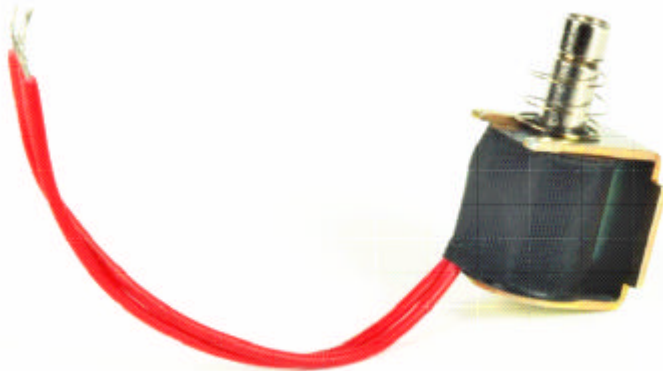

C-Frame Solenoid

GC0517

- Pull Type
- Thrust Type
- Flying Leads
- Terminals
- Zinc Plated Frame
- Nickel Plated Plunger
- Customised Plunger Ends
- Customised Fixings
- Optional Voltages