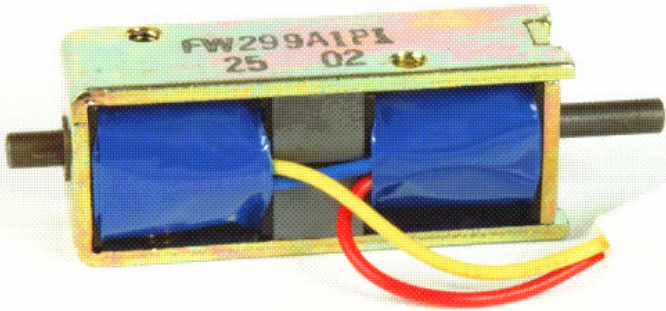

Permanent Magnet

GK0641

- Pull Type
- Thrust Type
- Flying Leads
- Terminals
- Zinc Plated Frame
- Nickel Plated Plunger
- Customised Plunger Ends
- Customised Fixings
- Bi-Stable
- Optional Voltages