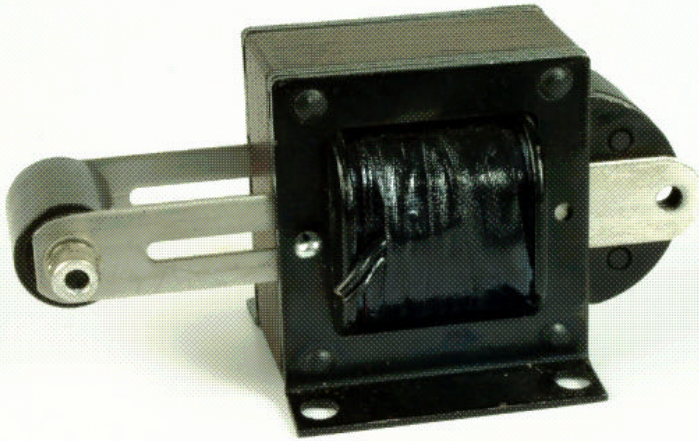

AC Laminated Solenoid (Series 500)

ML3356

- High Force / Small Size
- Rugged Design for Long Life
- Various AC Voltages and Frequencies
- Special Mechanical Versions
- Varnish Impregnated Coil
- Optional Flying Leads
- Copper Shading Rings
- Brass Guides